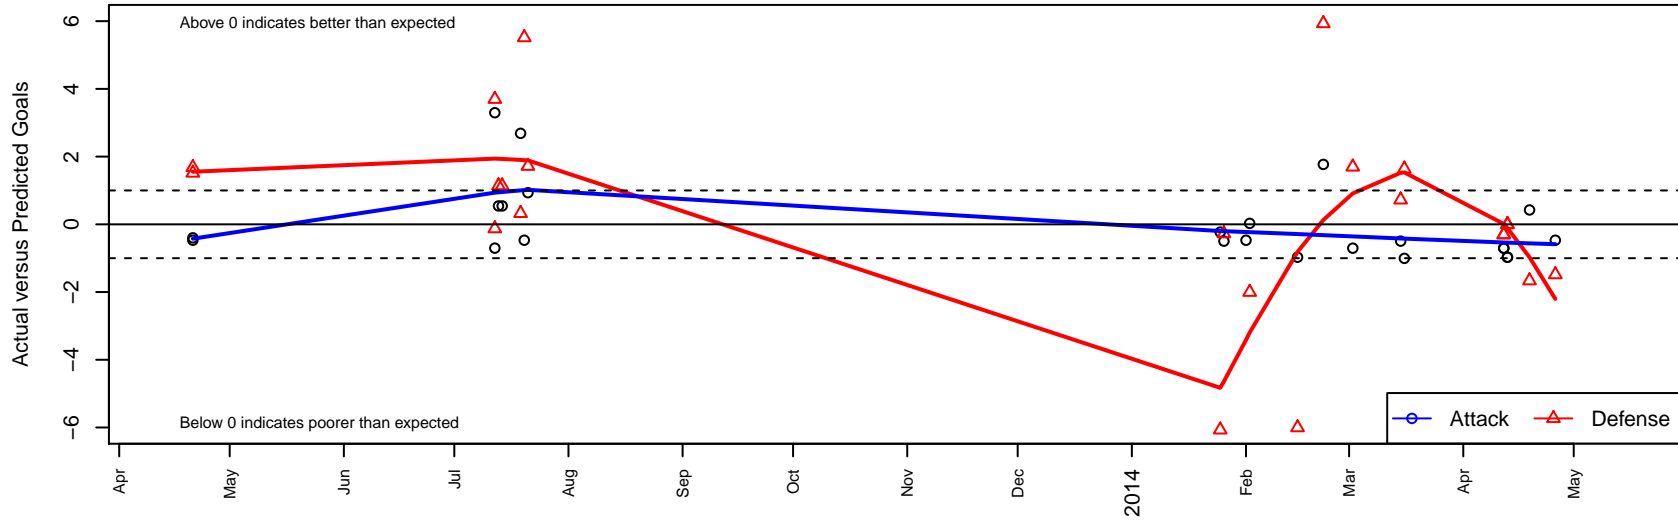

Westside Timbers Mundial B96

Westside Timbers
 Beaverton, OR
 B96 total strength=1082
 attack=3.72 defense=1.89
 fall league = Win OYS B96 Timbers Division 1,
 notes= Corey 2013
 alt names used:
 Westside Timber Mundial B96
 WT B96 Mundial
 Westside Timbers B96 Mundial

Venues played:
 OPL Directors Cup U16
 PCU Summer Classic BU17-19 Silver
 Beaverton Cup BU16-17 Silver
 Win OYS B96 Timbers Division 1
 OYS Presidents Cup B96

Westside Timbers Mundial B96
 Dots are actual minus expected GF (blue circles) and GA (red triangles).
 Blue line is smoothed change in attack strength. Red is smoothed change in defense strength.